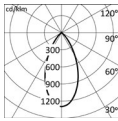

Wall washer