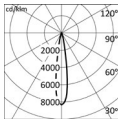

BEAMS

Medium

TECHNICAL SPECS

IP20 | IP44 | IK00
Insulation class III
CRI>90
6W - 35W
300 - 3300lm
2700K - 3000K - 4000K

PRODUCT CODES

D88 /	FT	55	-	3L	927	NB	-	LW
Family	Version	Size		Class + Voltage	CRI° + K	Beam		Finish
D88 = Axel	FT = fixed trim FL = fixed trimless AT = adjustable trim AL = adjustable trimless	55 = cut-out Ø55 60 = cut-out Ø60 80 = cut-out Ø80 85 = cut-out Ø85 105 = cut-out Ø105 110 = cut-out Ø110 130 = cut-out Ø130		3L = class III low power 3H = class III high power (Remote driver not included***)	927 = CRI>90 2700K 930 = CRI>90 3000K 940 = CRI>90 4000K	NB = narrow MB = medium WB = wide DB = diffused WW = wall washer**		LW = embossed white RAL 9010 LB = embossed black RAL 9005

** Axel trimless Ø85 fixed and Axel trim Ø80 fixed only

*** Driver on-off or DALI is mandatory and to be ordered separately.

Driver phase-out on request.

Check our website for drivers codes depending on product code.