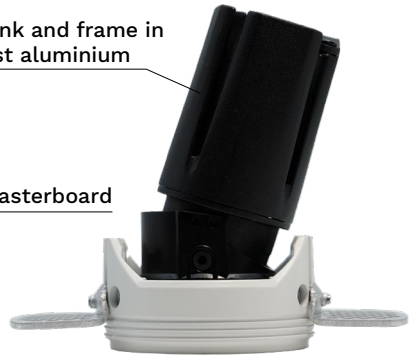

# D88 AXEL TRIMLESS

**FIXED**

**ADJUSTABLE**

Heat sink and frame in die-cast aluminium

Clips for plasterboard

Reflector in technopolymer

Optical cut-off 30°