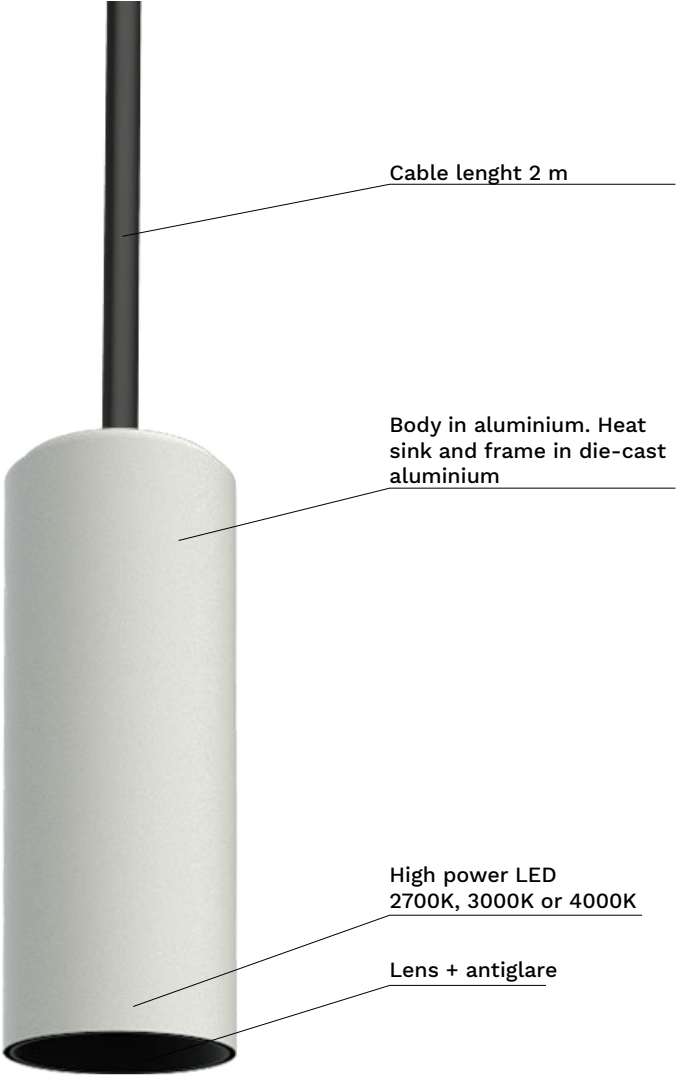

D92C EIDOS PENDANT CEILING