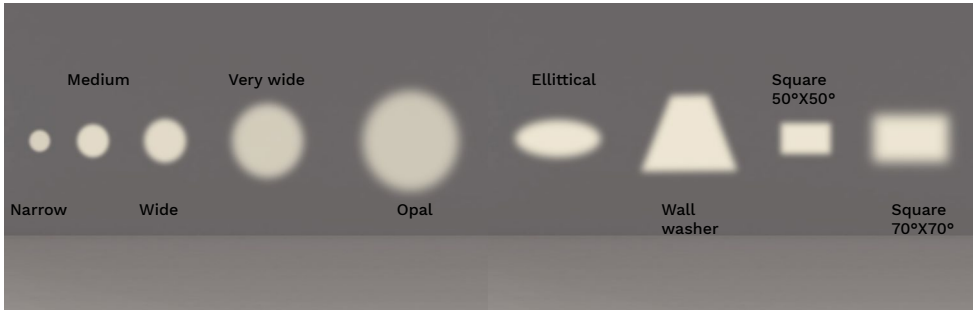

LIGHT DISTRIBUTION