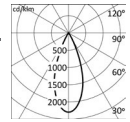

BEAMS

Diffused

TECHNICAL SPECS

IP20 | IP44 | IK00
Insulation class III
CRI>90
6W - 35W
300 - 3300lm
2700K - 3000K - 4000K

PRODUCT CODES

D88 /	FT	55	-	3L	927	NB	-	LW
Family	Version	Size		Class + Voltage	CRI° + K	Beam		Finish
D88 = Axel	FT = fixed trim FL = fixed trimless AT = adjustable trim AL = adjustable trimless	55 = cut-out Ø55 60 = cut-out Ø60 80 = cut-out Ø80 85 = cut-out Ø85 105 = cut-out Ø105 110 = cut-out Ø110 130 = cut-out Ø130		3L = class III low power 3H = class III high power (Remote driver not included***)	927 = CRI>90 2700K 930 = CRI>90 3000K 940 = CRI>90 4000K	NB = narrow MB = medium WB = wide DB = diffused WW = wall washer**		LW = embossed white RAL 9010 LB = embossed black RAL 9005

** Axel trimless Ø85 fixed and Axel trim Ø80 fixed only

*** Driver on-off or DALI is mandatory and to be ordered separately.

Driver phase-out on request.

Check our website for drivers codes depending on product code.