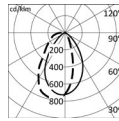

Wall washer

TECHNICAL SPECS

IP20 | IP44 | IK00
Insulation class III
CRI>90
6W - 35W
300 - 3300lm
2700K - 3000K - 4000K

PRODUCT CODES

D88 /	FT	55	-	3L	927	NB	-	LW
Family	Version	Size		Class + Voltage	CRI° + K	Beam		Finish
D88 = Axel	FT = fixed trim FL = fixed trimless AT = adjustable trim AL = adjustable trimless	55 = cut-out Ø55 60 = cut-out Ø60 80 = cut-out Ø80 85 = cut-out Ø85 105 = cut-out Ø105 110 = cut-out Ø110 130 = cut-out Ø130		3L = class III low power 3H = class III high power (Remote driver not included***)	927 = CRI>90 2700K 930 = CRI>90 3000K 940 = CRI>90 4000K	NB = narrow MB = medium WB = wide DB = diffused WW = wall washer**		LW = embossed white RAL 9010 LB = embossed black RAL 9005

** Axel trimless Ø85 fixed and Axel trim Ø80 fixed only

*** Driver on-off or DALI is mandatory and to be ordered separately.

Driver phase-out on request.

Check our website for drivers codes depending on product code.